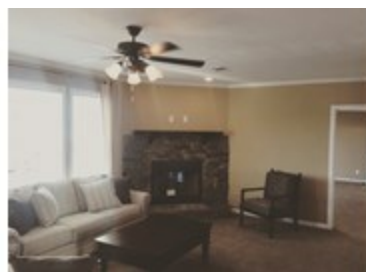

#2 HAPPY VALLEY

#2 HAPPY VALLEY Model number: 43EZE30663AH

3 beds • 2 baths • 1980 sq.ft. • 30' width • 66' depth

Our home building facilities invest in continuous product and process improvements. Plans, dimensions, features, materials, specifications and availability are subject to change without notice or obligation. Renderings and floor plans are representative likenesses of our homes and may differ from the actual homes. We invite you to tour a Home Center near you and inspect the highest value in quality housing available or call (931) 456-5073 to speak with a Home Consultant. Copyright 2017, CMH. All rights reserved.