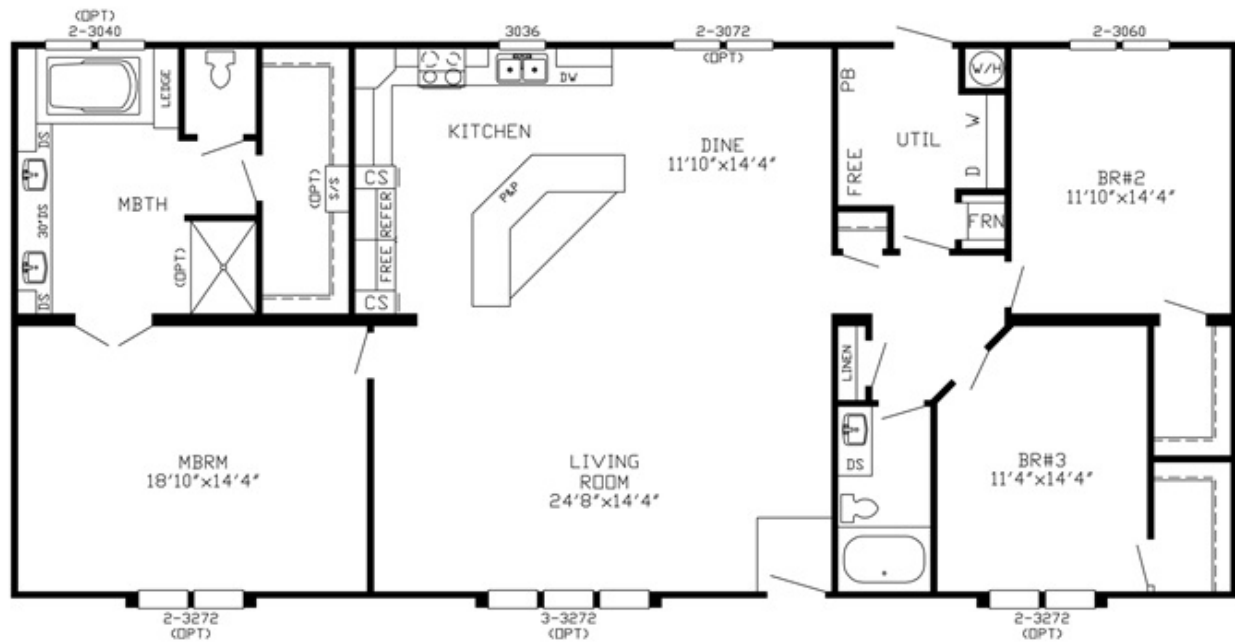

#2 HAPPY VALLEY

#2 HAPPY VALLEY Model number: 43EZE30663AH

3 beds • 2 baths • 1980 sq.ft. • 30' width • 66' depth

Our home building facilities invest in continuous product and process improvements. Plans, dimensions, features, materials, specifications and availability are subject to change without notice or obligation. Renderings and floor plans are representative likenesses of our homes and may differ from the actual homes. We invite you to tour a Home Center near you and inspect the highest value in quality housing available or call (931) 456-5073 to speak with a Home Consultant. Copyright 2017, CMH. All rights reserved.